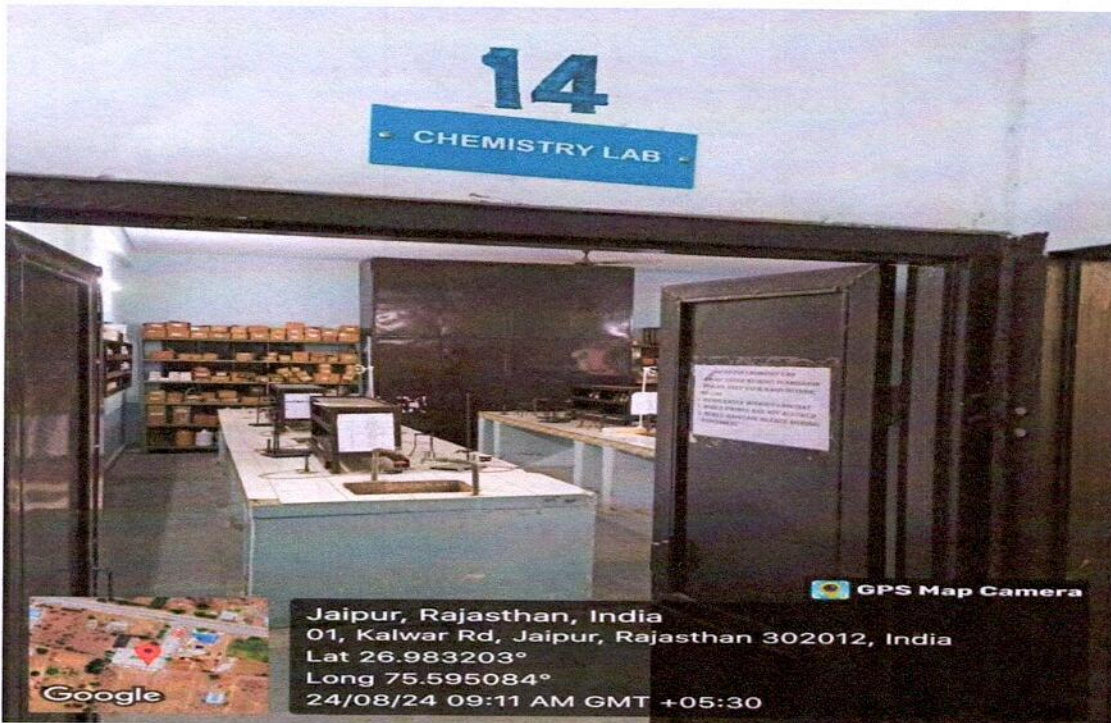

Outer View of Chemistry Lab-I

PRINCIPAL
VIVEK PG COLLEGE
KALWAR, JAIPUR-303706