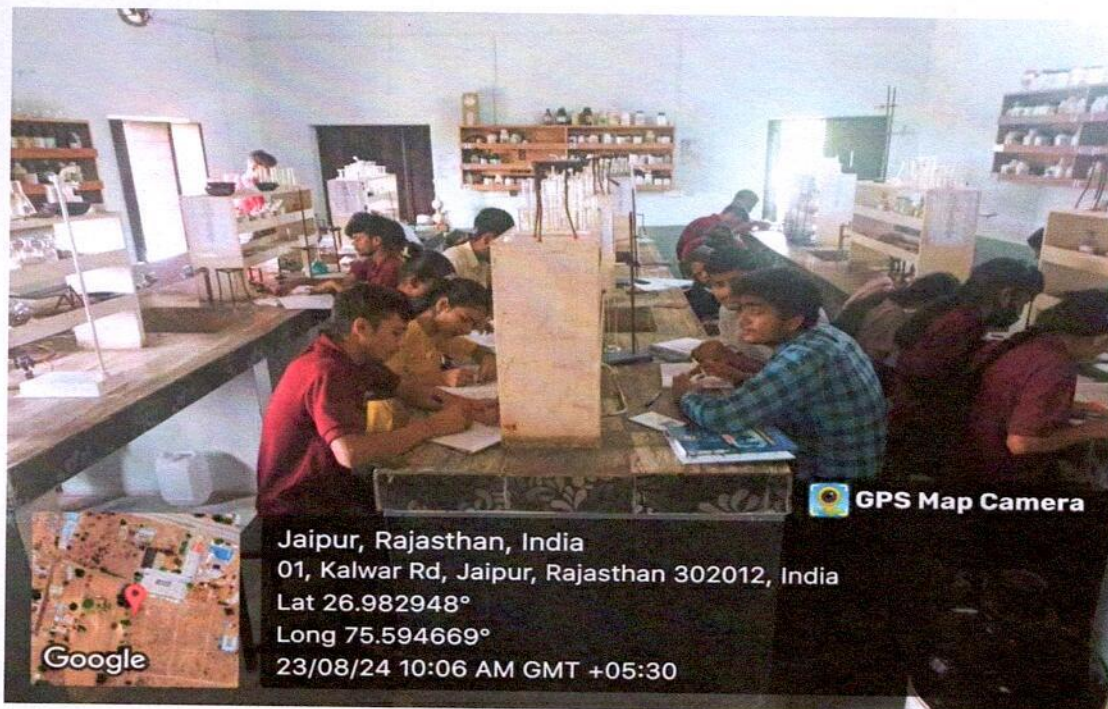

F4(179/60)AAKASHI/ANU/2003/89

Tel: 0141-2589596, 2589665

Mob.: +91-9928144609

E-mail: info@vivekpgcollege.com

Inner View of Chemistry Lab-I

Inner View of Chemistry Lab-II

PRINCIPAL
VIVEK PG COLLEGE
KALWAR, JAIPUR-303706